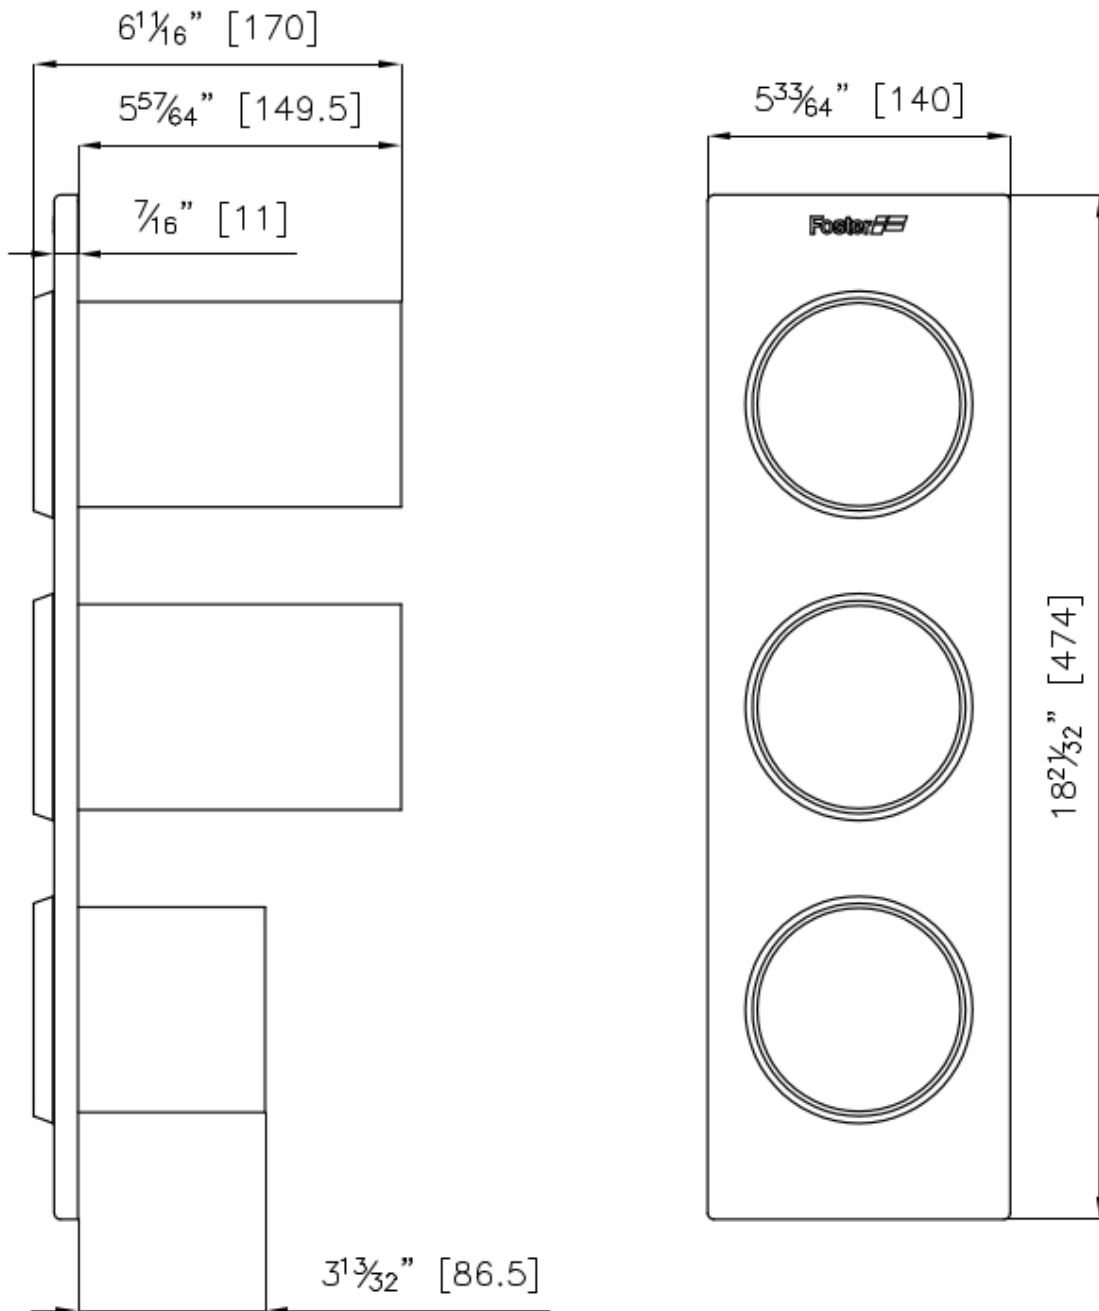

TECHNICAL DATA